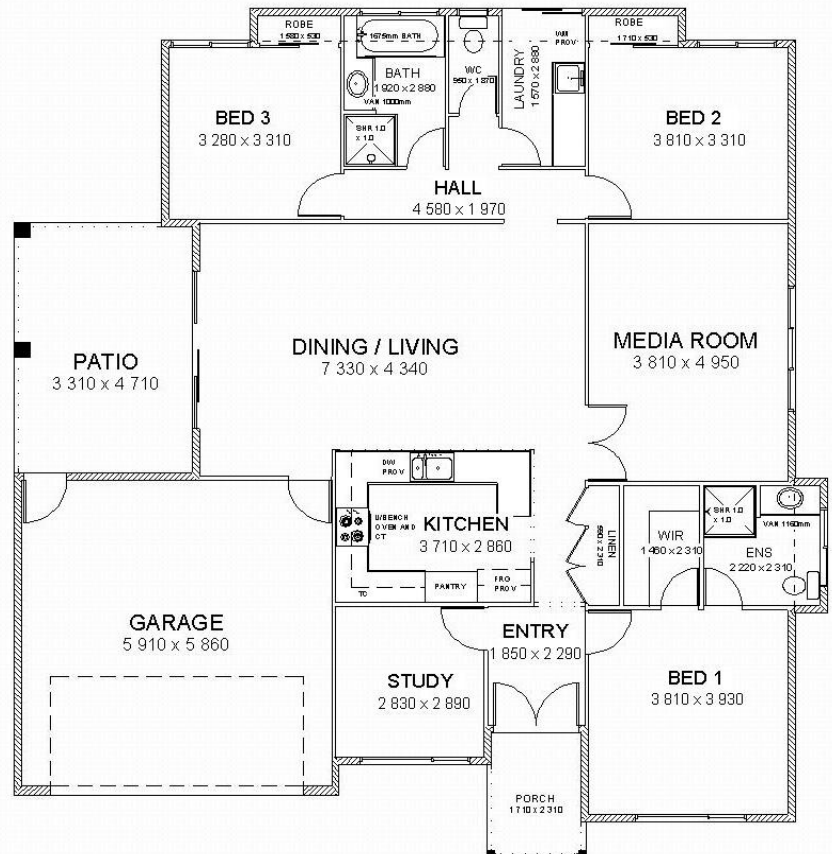

Artist Impression Only

Copyright Kevin Rebetzke Homes Pty Ltd

CONTEMPO Alt

PLAN NOT TO SCALE

Living Area: 156.81 sqm

Garage: 37.50 sqm

Patio & Porch: 20.69 sqm

TOTAL AREA- 215 sqm

Length: 15.59 m

Width: 15.49 m

Standard Rebetzke Homes Inclusions