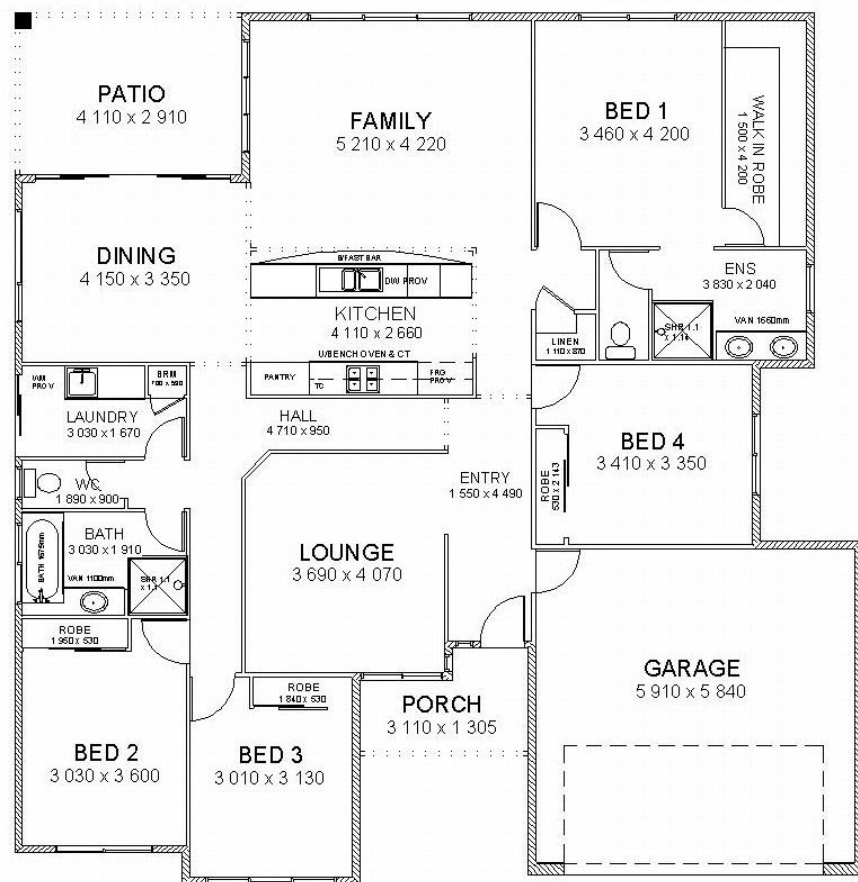

Artist Impression Only

Copyright Kevin Rebetzke Homes Pty Ltd

CORINTHIAN Alt

PLAN NOT TO SCALE

Living Area: 176.41 sqm
Garage: 37.79 sqm
Patio & Porch: 17.8 sqm

TOTAL AREA- 223 sqm

Length: 16.19 m
Width: 15.69 m

Standard Rebetzke Homes Inclusions