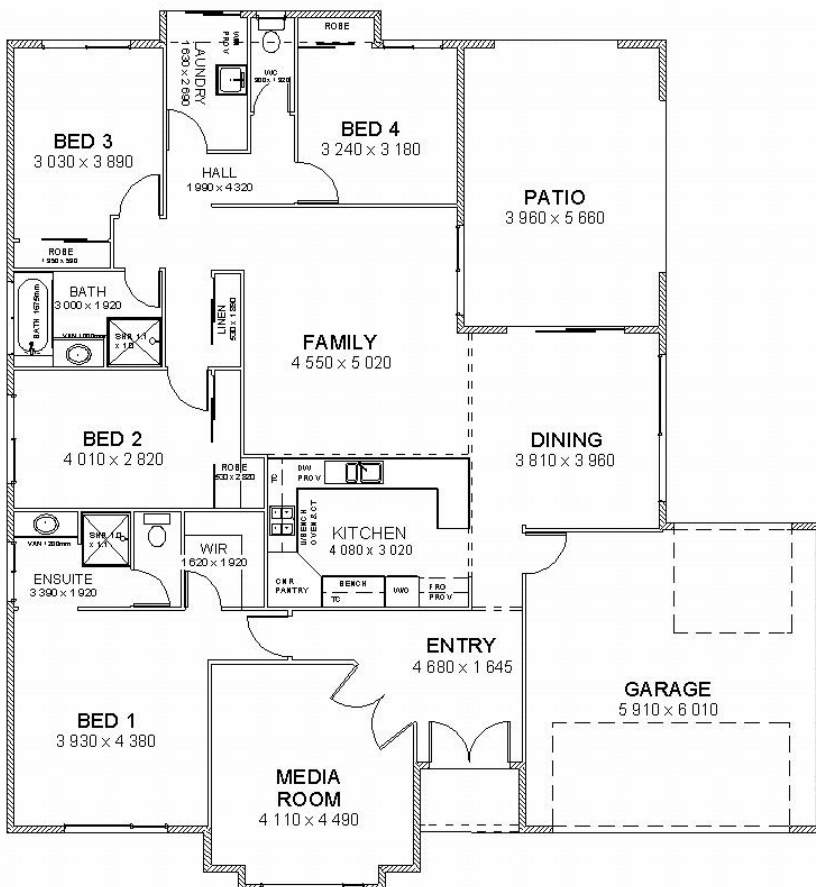

Artist Impression Only

Copyright Kevin Rebetzke Homes Pty Ltd

FLORENCE A1t

PLAN NOT TO SCALE

Living Area: 178.30 sqm
 Garage: 38.22 sqm
 Patio & Porch: 26.41 sqm

TOTAL AREA- 242.93 sqm

Length: 17.29 m
 Width: 16.59 m

-  4
-  2
-  2

Standard Rebetzke Homes Inclusions