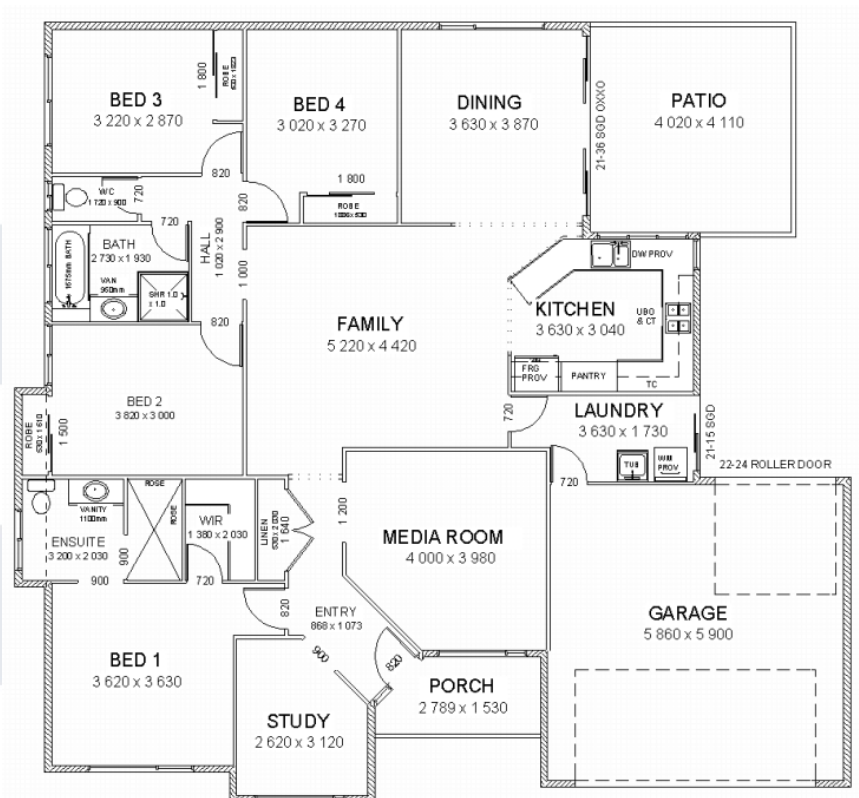

## INGLEWOOD Inc Patio

PLAN NOT TO SCALE

**Living Area:** 165.61 sqm  
**Garage:** 37.79 sqm  
**Patio & Porch:** 22.20 sqm

**TOTAL AREA-** 225.5 sqm

**Length:** 16.09 m  
**Width:** 15.29 m

Standard Rebetzke Homes Inclusions